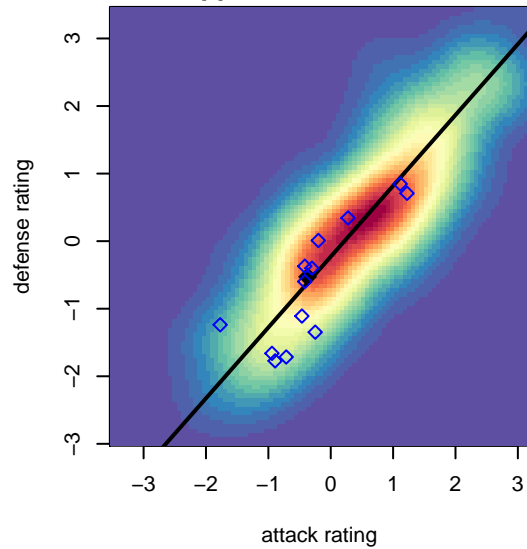

**attack and defense rating
relative to others at age
and all opponents in last 13 months**