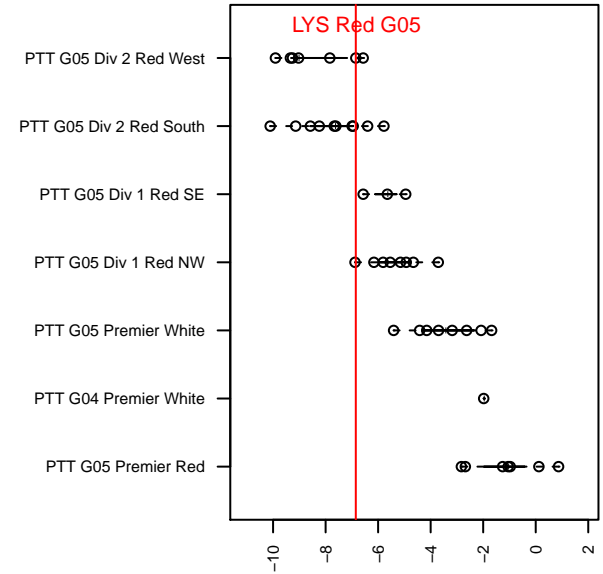

**attack and defense rating
relative to others at age
and all opponents in last 13 months**