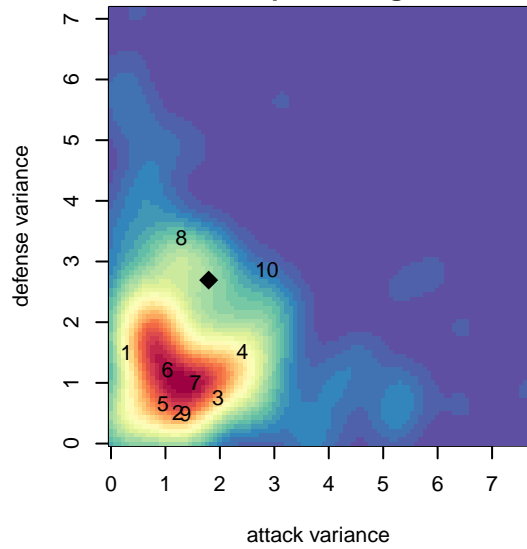

LYS Red G05

, OR
 G05 total strength=670
 attack=0.69 defense=0.59
 fall league = PTT G05 Div 2 Red West

alt names used:
 LYS Firestorm
 LYS 05G Red
 LYS 05G Red

Venues played:
 2017 Beaverton Cup U13 Silver
 2017 PTT G05 Division 2 Red West
 2017 OYS Founders Cup G05

LYS Red G05
 Dots are actual minus expected GF (blue circles) and GA (red triangles).
 Blue line is smoothed change in attack strength. Red is smoothed change in defense strength.

**attack and defense variance (black dot)
relative to other teams
and top 10 in region**